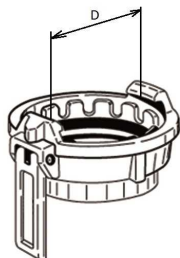

TW (Tankwagen) DIN 28450 Fittings

TW Stainless Steel

TW BSP Female thread - female coupling

Page: 1/1

Part n°	DN	Distance between claws (D)
ZMK05032	2"	70,5
ZMK08048	3"	102
ZMK10064	4"	128