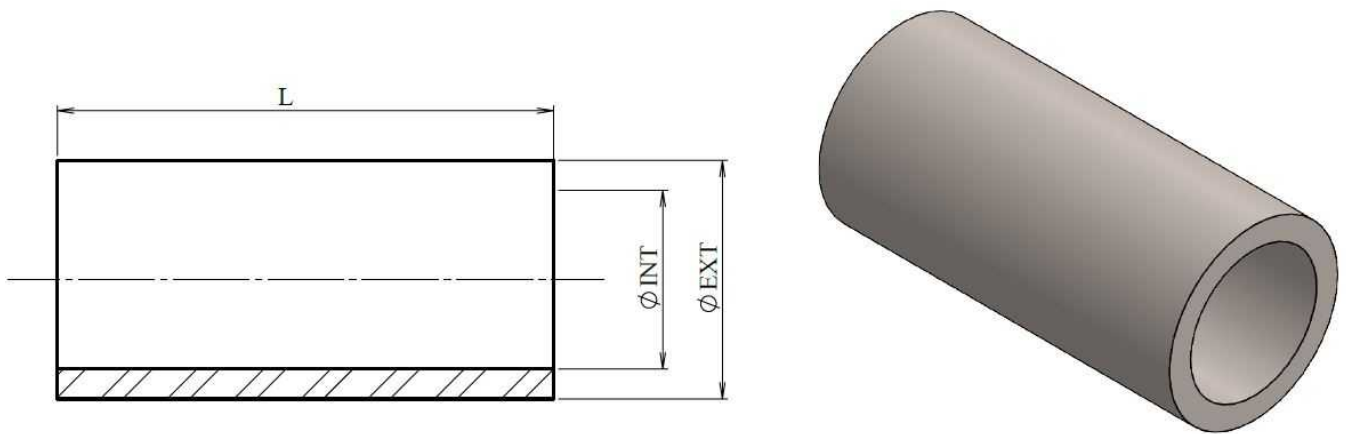

Welding metric standpipe

Stainless Steel AISI 316-L

1/1

Part n°	Ø outer	Ø in	L
KZL0008	8	6	28
KZL0010	10	7	28
KZL0012	12	9	31
KZL0014	14	10	33
KZL0015	15	12	30
KZL0016	16	12	35
KZL0018	18	14	31
KZL0020	20	14	40
KZL0022	22	18	36
KZL0028	28	24	40