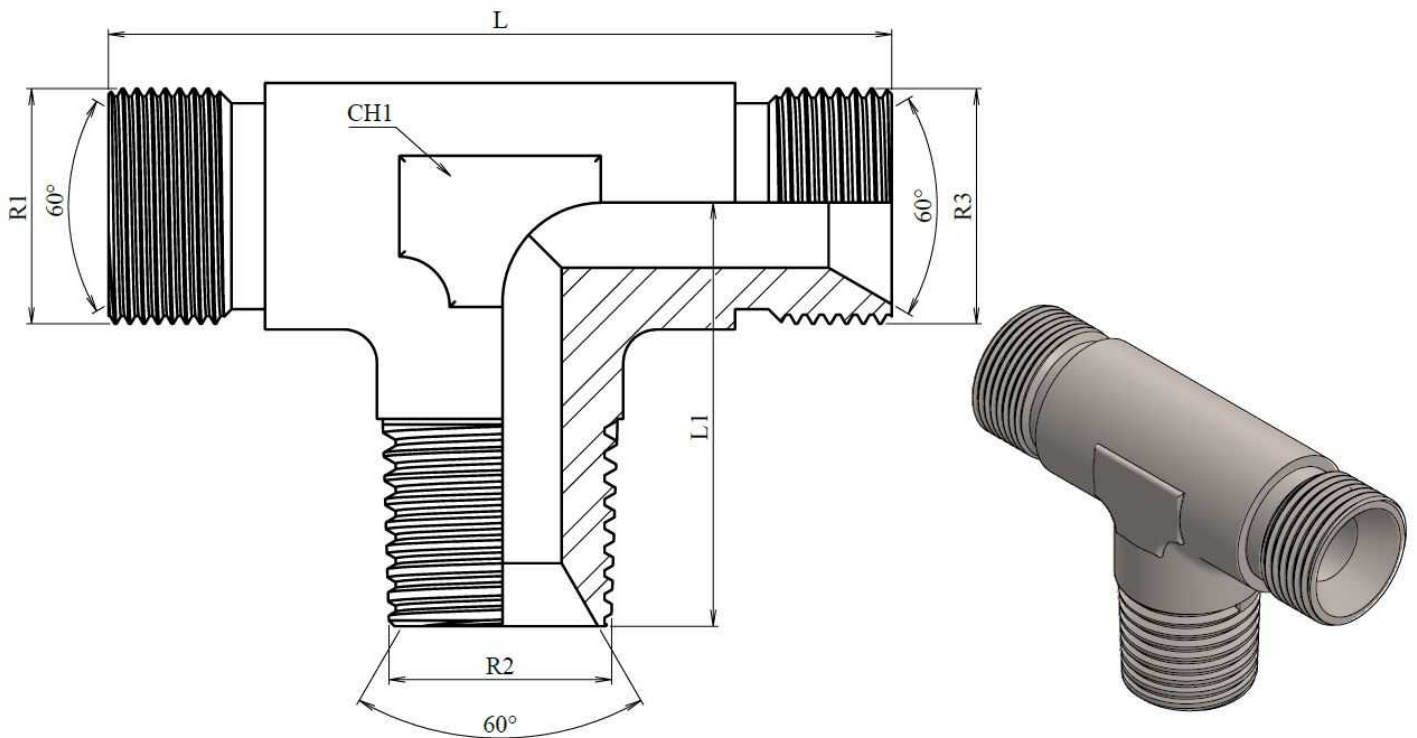

T-Verschraubungen m BSP 60° - m NPT zentral - m BSP 60°

Artikel	R1	R2	R3	L	L1	CH1
Z12210404	1/4" BSP	1/4" NPT	1/4" BSP	52	27	14
Z12210606	3/8" BSP	3/8" NPT	3/8" BSP	60	31	17
Z12210808	1/2" BSP	1/2" NPT	1/2" BSP	61	35,5	24
Z12211212	3/4" BSP	3/4" NPT	3/4" BSP	84	40	27
Z12211616	1" BSP	1" NPT	1" BSP	94	50	36