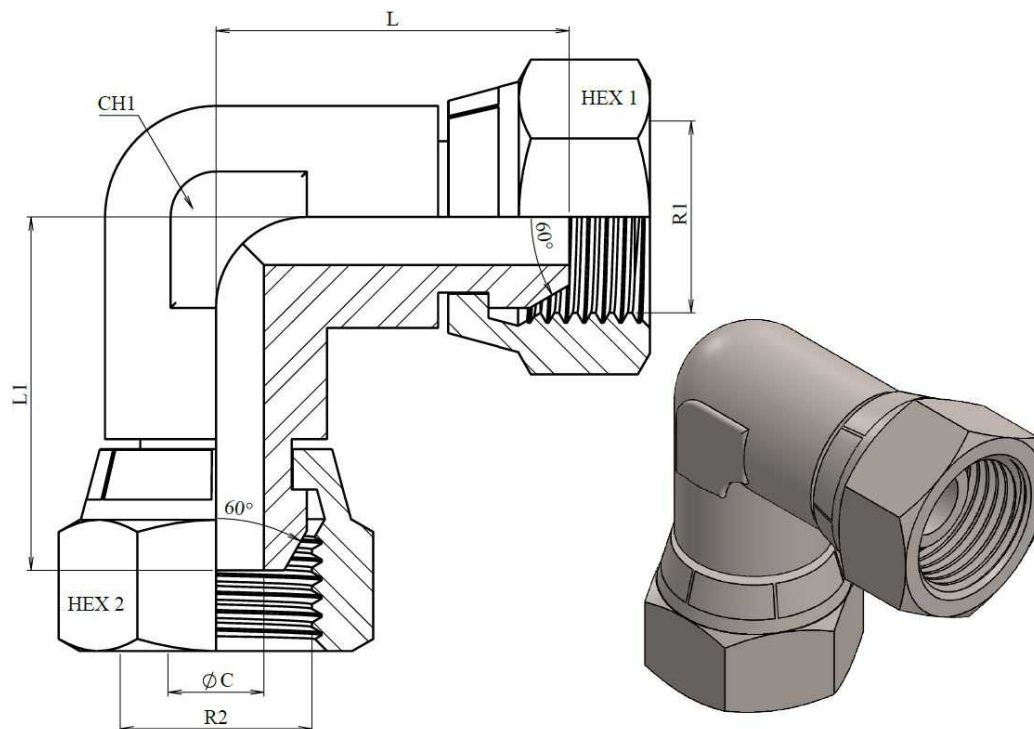

**90° Adaptor swivel female BSP 60°**

Stainless Steel AISI 316-L

1/1

Part nº	R1	R2	L	L1	HEX 1	HEX 2	CH1	ØC
<b>Z119804</b>	1/4" BSP	1/4" BSP	25,8	25,8	19	19	14	5
<b>Z119806</b>	3/8" BSP	3/8" BSP	29	29	22	22	20	8
<b>Z119808</b>	1/2" BSP	1/2" BSP	34,5	34,5	27	27	24	11
<b>Z119812</b>	3/4" BSP	3/4" BSP	43	43	32	32	28	16
<b>Z119816</b>	1" BSP	1" BSP	50,5	50,5	41	41	36	22
<b>Z119820</b>	1" 1/4 BSP	1" 1/4 BSP	52,9	52,9	50	50	41	28
<b>Z119824</b>	1"1/2 BSP	1"1/2 BSP	54	54	55	55	41	30