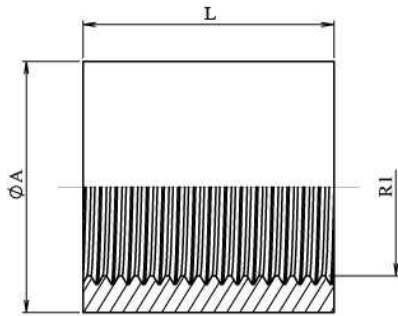

**Adaptor female fixed BSP - female fixed BSP**

Stainless Steel AISI 316-L

1/1

Part n°	R1	L	ØA
<b>Z131002</b>	1/8" BSP	16	14
<b>Z131004</b>	1/4" BSP	23	20
<b>Z131006</b>	3/8" BSP	31	24
<b>Z131008</b>	1/2" BSP	35	30
<b>Z131010</b>	5/8" BSP	40	32
<b>Z131012</b>	3/4" BSP	45	34
<b>Z131016</b>	1" BSP	50	42
<b>Z131020</b>	1"1/4 BSP	55	50
<b>Z131024</b>	1"1/2 BSP	55	56
<b>Z131032</b>	2" BSP	65	70