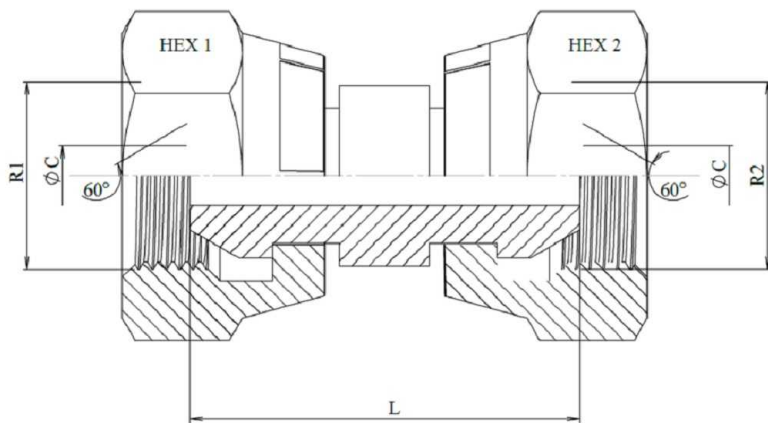

Adaptor BSP 60° swivel female - BSP 60° swivel female

Stainless Steel AISI 316-L

1/1

Part n°	R1	R2	L	HEX 1	ØC
Z117204	1/4" BSP	1/4" BSP	26	19	5
Z117206	3/8" BSP	3/8" BSP	28	22	7
Z117208	1/2" BSP	1/2" BSP	34	27	9,5
Z117212	3/4" BSP	3/4" BSP	39	32	15
Z117216	1" BSP	1" BSP	47	41	19
Z117220	1" 1/4 BSP	1" 1/4 BSP	51	50	26
Z117224	1" 1/2 BSP	1" 1/2 BSP	55	55	32
Z117232	2" BSP	2" BSP	55	70	45