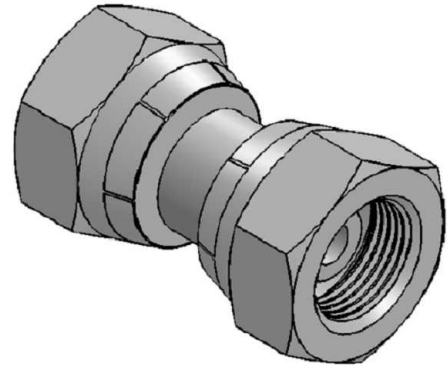

Adaptor BSP 60° swivel female - BSP 60° swivel female

Stainless Steel AISI 316-L

1/1

Part n°	R1	R2	L	HEX 1	ØC
Z117204	1/4" BSP	1/4" BSP	26	19	5
Z117206	3/8" BSP	3/8" BSP	28	22	7
Z117208	1/2" BSP	1/2" BSP	34	27	9,5
Z117212	3/4" BSP	3/4" BSP	39	32	15
Z117216	1" BSP	1" BSP	47	41	19
Z117220	1" 1/4 BSP	1" 1/4 BSP	51	50	26
Z117224	1" 1/2 BSP	1" 1/2 BSP	55	55	32
Z117232	2" BSP	2" BSP	55	70	45