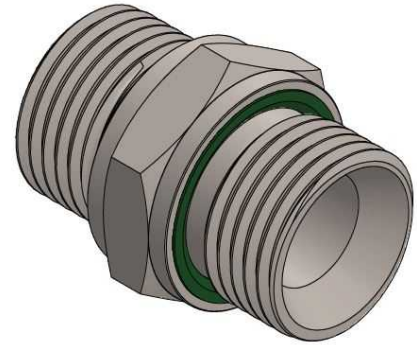

**Adaptor male BSP 60° - male BSP 60° captive seal**

Stainless Steel AISI 316-L

1/1

Part n°	R1	R2	L	HEX 1	ØC
<b>Z101004WD</b>	1/4" BSP	1/4" BSP	31	19	6
<b>Z101006WD</b>	3/8" BSP	3/8" BSP	35	22	8
<b>Z101008WD</b>	1/2" BSP	1/2" BSP	42,5	27	11
<b>Z101012WD</b>	3/4" BSP	3/4" BSP	45	32	16
<b>Z101016WD</b>	1" BSP	1" BSP	53	41	22

SEAL MATERIAL FKM