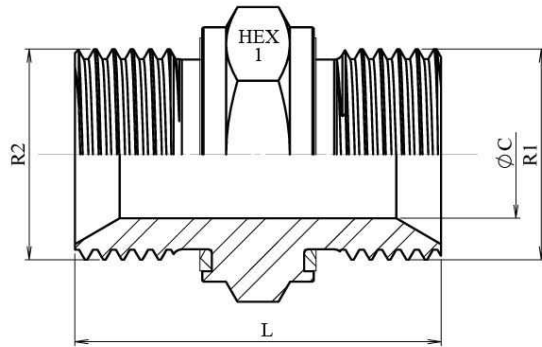

**Adaptor male BSP 60° - male BSP 60° captive seal**

Stainless Steel AISI 316-L

1/1

Part n°	R1	R2	L	HEX 1	ØC
<b>Z101004WD</b>	1/4" BSP	1/4" BSP	31	19	6
<b>Z101006WD</b>	3/8" BSP	3/8" BSP	35	22	8
<b>Z101008WD</b>	1/2" BSP	1/2" BSP	42,5	27	11
<b>Z101012WD</b>	3/4" BSP	3/4" BSP	45	32	16
<b>Z101016WD</b>	1" BSP	1" BSP	53	41	22