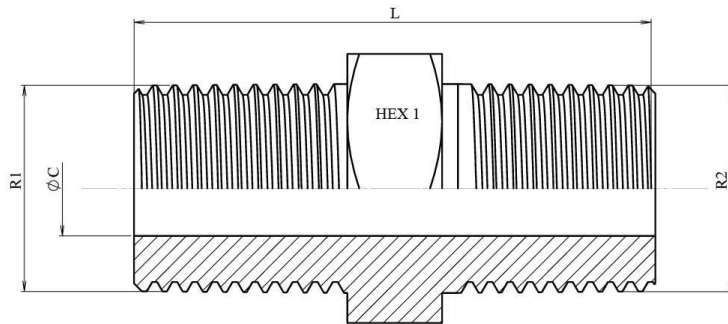

**Adaptor male BSPT - male BSPT**

Stainless Steel AISI 316-L

1/1

Part nº	R1	R2	L	HEX 1	ØC
<b>Z10160402</b>	1/4" BSPT	1/8" BSPT	30	14	6
<b>Z10160404</b>	1/4" BSPT	1/4" BSPT	33	14	6
<b>Z10160406</b>	1/4" BSPT	3/8" BSPT			
<b>Z10160606</b>	3/8" BSPT	3/8" BSPT	34	19	8
<b>Z10160808</b>	1/2" BSPT	1/2" BSPT	45	22	11
<b>Z10161212</b>	3/4" BSPT	3/4" BSPT	48	27	16
<b>Z10161612</b>	1" BSPT	3/4" BSPT	53	36	16
<b>Z10161616</b>	1" BSPT	1" BSPT	57	36	22
<b>Z10162020</b>	1" 1/4 BSPT	1" 1/4 BSPT	62	46	28,5
<b>Z10162424</b>	1" 1/2 BSPT	1" 1/2 BSPT	64	50	33
<b>Z10163232</b>	2" BSPT	2" BSPT	75	65	46