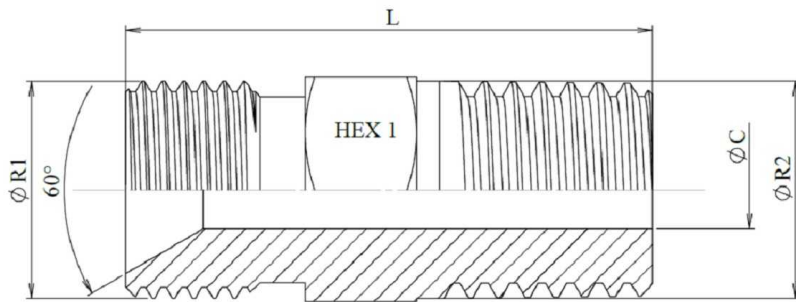

Adaptor male BSP 60° - male BSPT

Stainless Steel AISI 316-L

1/1

Part n°	R1	R2	L	HEX 1	ØC
Z101202	1/8" BSP	1/8" BSPT	23,5	12	3,5
Z101204	1/4" BSP	1/4" BSPT	30,5	17	6
Z101206	3/8" BSP	3/8" BSPT	32	19	8
Z101208	1/2" BSP	1/2" BSPT	38	22	11
Z101212	3/4" BSP	3/4" BSPT	44	27	16
Z101216	1" BSP	1" BSPT	52	36	22
Z101220	1"1/4 BSP	1"1/4 BSPT	56	46	28
Z101224	1"1/2 BSP	1"1/2 BSPT	61	50	37
Z101232	2" BSP	2" BSPT	66	65	46