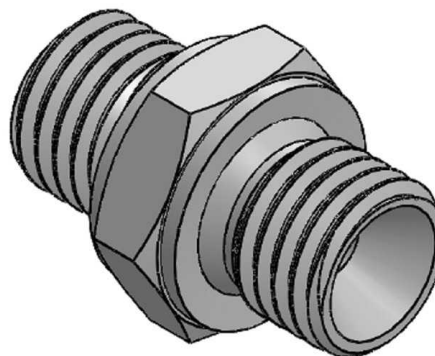

Adaptor male BSP 60° - male BSP 60°

Stainless Steel AISI 316-L

1/1

Part nº	R1	R2	L	HEX 1	ØC
Z101002	1/8" BSP	1/8" BSP	22	14	3,5
Z101004	1/4" BSP	1/4" BSP	31	17	6
Z101004H19	1/4" BSP	1/4" BSP	31	19	6
Z101006	3/8" BSP	3/8" BSP	35	22	8
Z101008	1/2" BSP	1/2" BSP	42,5	27	11
Z101010	5/8" BSP	5/8" BSP	45	30	14
Z101012	3/4" BSP	3/4" BSP	45	32	16
Z101016	1" BSP	1" BSP	53	41	22
Z101020	1"1/4 BSP	1"1/4 BSP	56	50	28,5
Z101024	1"1/2 BSP	1"1/2 BSP	61	55	33
Z101032	2" BSP	2" BSP	71	65	46
Z101032H70	2" BSP	2" BSP	71	70	46
Z101040	2"1/2 BSP	2"1/2 BSP	72	85	55
Z101048	3" BSP	3" BSP	90	100	64