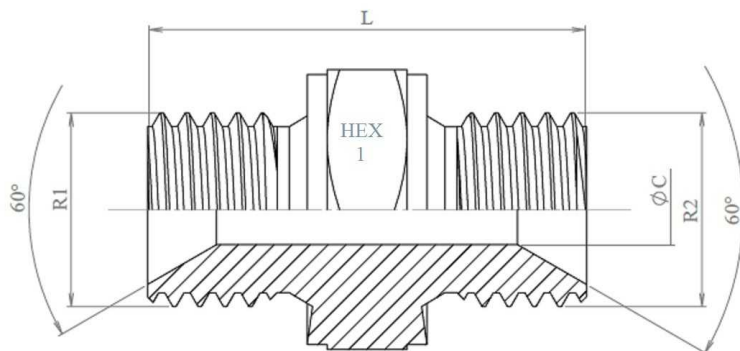

Adaptor male BSP 60° - male BSP 60°

Stainless Steel AISI 316-L

1/1

Part nº	R1	R2	L	HEX 1	ØC
Z101002	1/8" BSP	1/8" BSP	22	14	3,5
Z101004	1/4" BSP	1/4" BSP	31	17	6
Z101004H19	1/4" BSP	1/4" BSP	31	19	6
Z101006	3/8" BSP	3/8" BSP	35	22	8
Z101008	1/2" BSP	1/2" BSP	42,5	27	11
Z101010	5/8" BSP	5/8" BSP	45	30	14
Z101012	3/4" BSP	3/4" BSP	45	32	16
Z101016	1" BSP	1" BSP	53	41	22
Z101020	1"1/4 BSP	1"1/4 BSP	56	50	28,5
Z101024	1"1/2 BSP	1"1/2 BSP	61	55	33
Z101032	2" BSP	2" BSP	71	65	46
Z101032H70	2" BSP	2" BSP	71	70	46
Z101040	2"1/2 BSP	2"1/2 BSP	72	85	55
Z101048	3" BSP	3" BSP	90	100	64