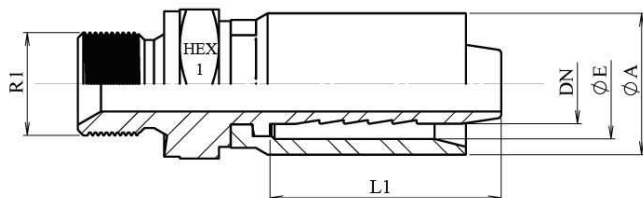

# One piece BSP male 60° cone

Stainless Steel AISI 316-L

1/1

Part nº	DN	R1	Details	L1	HEX 1	ØA	ØE
<b>861120404</b>	1/4"	1/4" BSP	841120404 + 880400400	27,8	19	15	11
<b>861120606</b>	3/8"	3/8" BSP	841120606 + 880400600	27,3	22	18	14
<b>861120808</b>	1/2"	1/2" BSP	841120808 + 880400800	29,3	27	24	19,3
<b>861121212</b>	3/4"	3/4" BSP	841121212 + 880401200	36,2	32	30	24,9
<b>861121616</b>	1"	1" BSP	841121616 + 880401600	46,3	41	36	30,3

Sizes 3/16" 1/4 "3/8" 1/2 " : smooth inner profile ferrule

Sizes 3/4 "1" : internal serrated profile ferrule