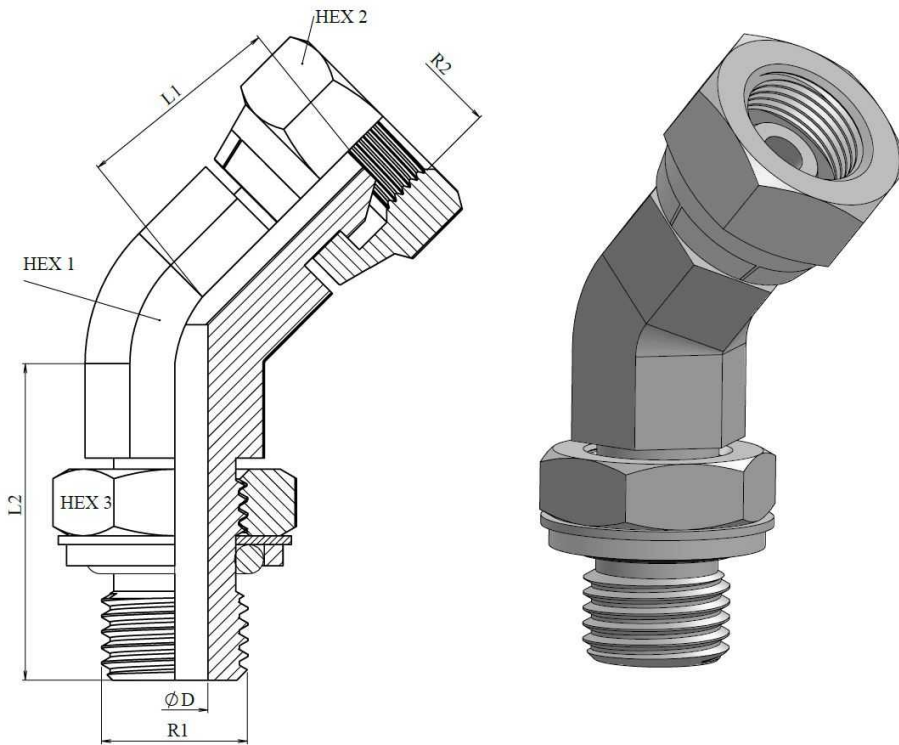

Forging elbows

**45° Adjustable BSP elbow adaptor male - BSP female (60°)**

Carbon steel

Part nº	R1	R2	L1	L2	HEX 1	HEX 2	HEX 3	ØD
<b>S11820404</b>	1/4" BSP	1/4" BSP	22	32	14	19	19	6
<b>S11820606</b>	3/8" BSP	3/8" BSP	30	34	17	22	22	8
<b>S11820808</b>	1/2" BSP	1/2" BSP	29	41	22	27	27	11
<b>S11821212</b>	3/4" BSP	3/4" BSP	34,5	44	27	32	32	16
<b>S11821616</b>	1" BSP	1" BSP	38	48	36	41	41	22