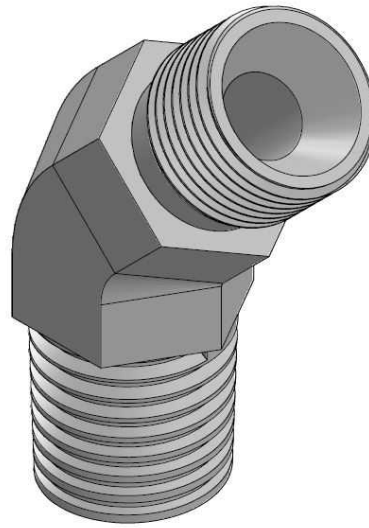

Forging elbows

**45° Elbow BSP adaptor male (60°) - NPT male (60°)**

Carbon steel

1/1

Part n°	R1	R2	L	L1	HEX 1	ØC
<b>S11810404</b>	1/4" BSP	1/4" NPT	21	22	14	6
<b>S11810606</b>	3/8" BSP	3/8" NPT	24	24	19	8
<b>S11810808</b>	1/2" BSP	1/2" NPT	26	29,5	22	11
<b>S11811212</b>	3/4" BSP	3/4" NPT	32	30,5	27	16
<b>S11811616</b>	1" BSP	1" NPT	35	38	36	22