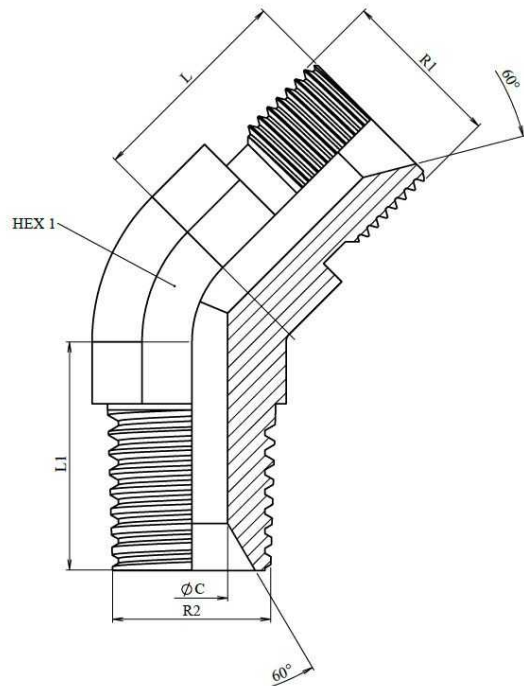

Forging elbows

**45° Elbow BSP adaptor male (60°) - NPT male (60°)**

Carbon steel

1/1

Part n°	R1	R2	L	L1	HEX 1	ØC
<b>S11810404</b>	1/4" BSP	1/4" NPT	21	22	14	6
<b>S11810606</b>	3/8" BSP	3/8" NPT	24	24	19	8
<b>S11810808</b>	1/2" BSP	1/2" NPT	26	29,5	22	11
<b>S11811212</b>	3/4" BSP	3/4" NPT	32	30,5	27	16
<b>S11811616</b>	1" BSP	1" NPT	35	38	36	22