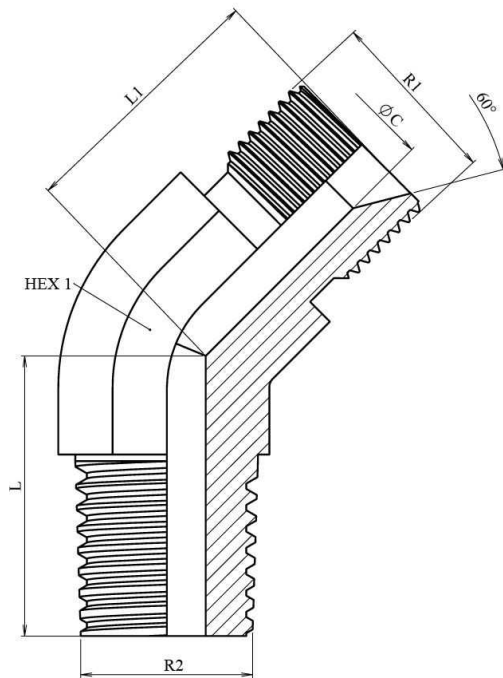

45° Elbow BSP adaptor male (60°) - BSPT male

Carbon steel

1/1

Part n°	R1	R2	L	L1	HEX 1	ØC
S11870404	1/4" BSP	1/4" BSPT	21	21	14	6
S11870606	3/8" BSP	3/8" BSPT	24	24	17	8
S11870808	1/2" BSP	1/2" BSPT	27,5	27,5	22	11
S11871212	3/4" BSP	3/4" BSPT	30,5	32	27	16
S11871616	1" BSP	1" BSPT	38	34	36	22