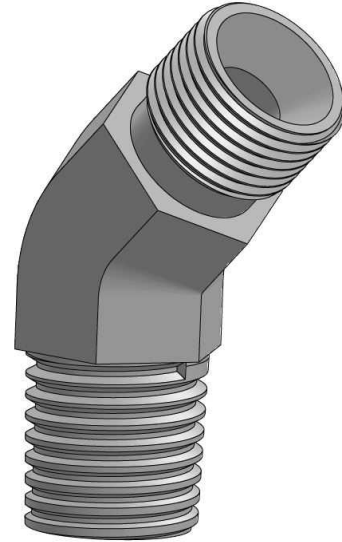

45° Elbow BSP adaptor male (60°) - BSPT male

Carbon steel

1/1

Part n°	R1	R2	L	L1	HEX 1	ØC
S11870404	1/4" BSP	1/4" BSPT	21	21	14	6
S11870606	3/8" BSP	3/8" BSPT	24	24	17	8
S11870808	1/2" BSP	1/2" BSPT	27,5	27,5	22	11
S11871212	3/4" BSP	3/4" BSPT	30,5	32	27	16
S11871616	1" BSP	1" BSPT	38	34	36	22