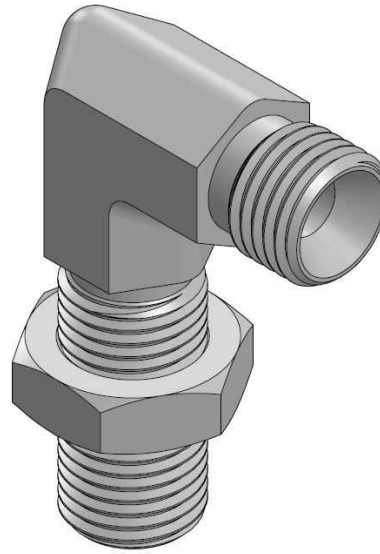

Forging elbows

90° Elbow bulkhead BSP adaptor male-male (60°)

Carbon steel

1/1

Part n°	R1	R2	L1	L2	HEX 1	HEX 2	ØA
S11860404	1/4" BSP	1/4" BSP	26	44	14	19	6
S11860606	3/8" BSP	3/8" BSP	30	49	17	22	8
S11860808	1/2" BSP	1/2" BSP	35	55	22	27	11
S11861212	3/4" BSP	3/4" BSP	40	65	27	32	16
S11861616	1" BSP	1" BSP	47	69	36	41	22