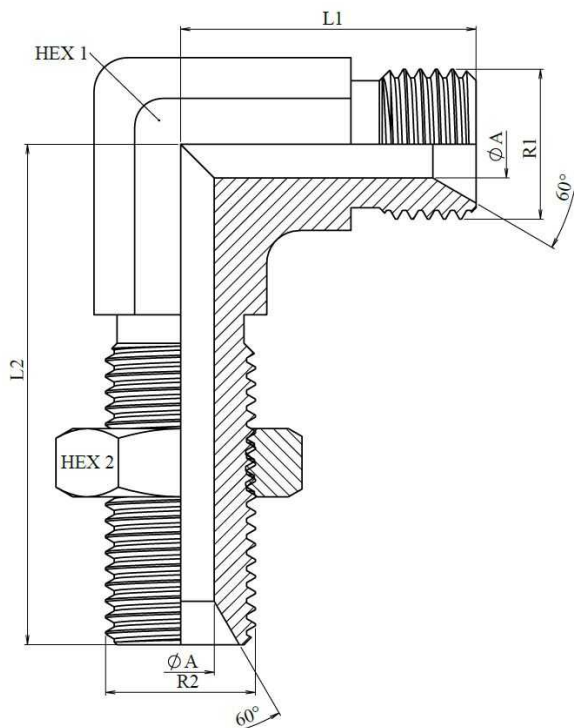

Forging elbows

90° Elbow bulkhead BSP adaptor male-male (60°)

Carbon steel

1/1

Part n°	R1	R2	L1	L2	HEX 1	HEX 2	ØA
S11860404	1/4" BSP	1/4" BSP	26	44	14	19	6
S11860606	3/8" BSP	3/8" BSP	30	49	17	22	8
S11860808	1/2" BSP	1/2" BSP	35	55	22	27	11
S11861212	3/4" BSP	3/4" BSP	40	65	27	32	16
S11861616	1" BSP	1" BSP	47	69	36	41	22