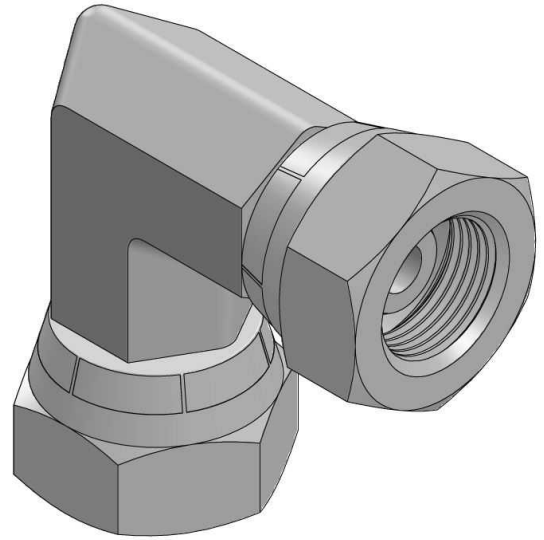

Forging elbows

**90° Elbow BSP swivel female-BSP swivel female
forge**

Carbon steel

1/1

Part n°	R1	R2	L	HEX 1	HEX 2	HEX 3
S118302	1/8" BSP	1/8" BSP	22,5	14	14	11
S118304	1/4" BSP	1/4" BSP	26	19	19	14
S118306	3/8" BSP	3/8" BSP	27	22	22	19
S118308	1/2" BSP	1/2" BSP	35	27	27	22
S118312	3/4" BSP	3/4" BSP	38	32	32	27
S118316	1" BSP	1" BSP	44	41	41	36
S118320	1"1/4 BSP	1"1/4 BSP	49	50	50	46
S118324	1"1/2 BSP	1"1/2 BSP	61	55	55	50