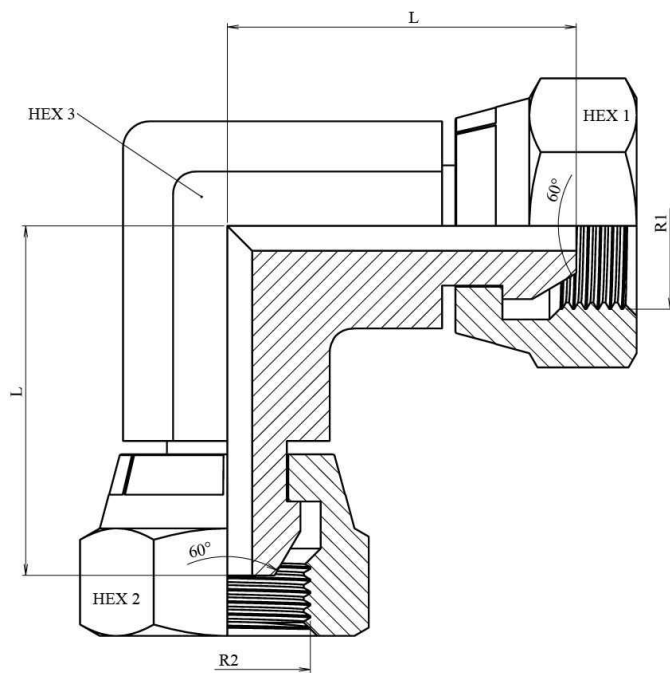

Forging elbows

**90° Elbow BSP swivel female-BSP swivel female
forge**

Carbon steel

1/1

Part n°	R1	R2	L	HEX 1	HEX 2	HEX 3
S118302	1/8" BSP	1/8" BSP	22,5	14	14	11
S118304	1/4" BSP	1/4" BSP	26	19	19	14
S118306	3/8" BSP	3/8" BSP	27	22	22	19
S118308	1/2" BSP	1/2" BSP	35	27	27	22
S118312	3/4" BSP	3/4" BSP	38	32	32	27
S118316	1" BSP	1" BSP	44	41	41	36
S118320	1"1/4 BSP	1"1/4 BSP	49	50	50	46
S118324	1"1/2 BSP	1"1/2 BSP	61	55	55	50