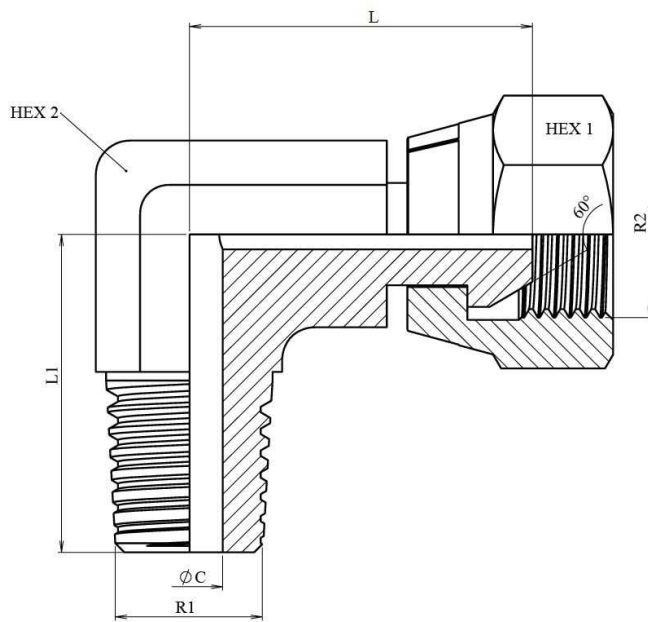

Forging elbows

**90° Elbow BSPT male-BSP swivel female (60°)
forge**

Carbon steel

1/1

Part n°	R1	R2	L	L1	HEX 1	HEX 2	ØC
S119904	1/4" BSPT	1/4" BSP	21,6	25	19	14	6
S119906	3/8" BSPT	3/8" BSP	25,6	28,5	22	19	8
S119908	1/2" BSPT	1/2" BSP	35	37,5	27	22	11
S119912	3/4" BSPT	3/4" BSP	35,3	40,4	32	27	16,7
S119916	1" BSPT	1" BSP	44	50	41	36	22