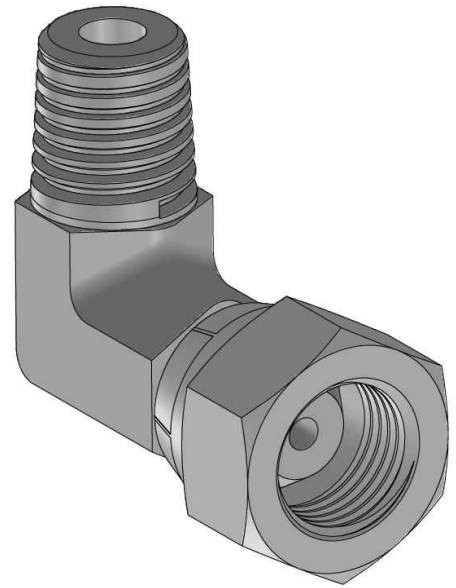

Forging elbows

**90° Elbow BSPT male-BSP swivel female (60°)
forge**

Carbon steel

1/1

Part n°	R1	R2	L	L1	HEX 1	HEX 2	ØC
S119904	1/4" BSPT	1/4" BSP	21,6	25	19	14	6
S119906	3/8" BSPT	3/8" BSP	25,6	28,5	22	19	8
S119908	1/2" BSPT	1/2" BSP	35	37,5	27	22	11
S119912	3/4" BSPT	3/4" BSP	35,3	40,4	32	27	16,7
S119916	1" BSPT	1" BSP	44	50	41	36	22