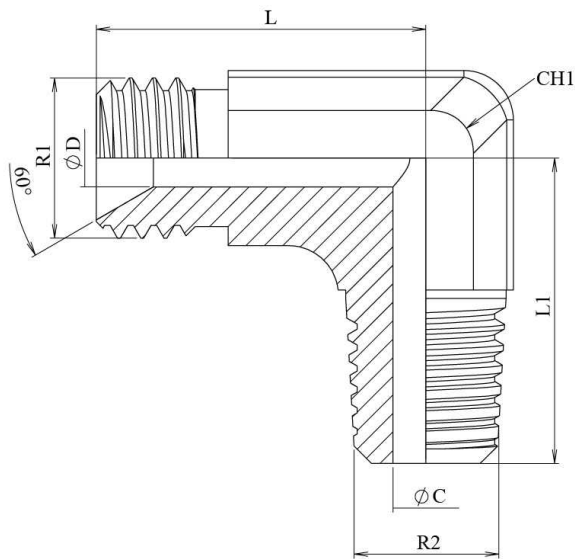

Forging elbows

90° Elbow BSP male (60°)-BSPT male forge

Carbon steel

1/1

Part nº	R1	R2	L	L1	CH1	ØC	ØD
S119202	1/8" BSP	1/8" BSPT	20	18,5	10	4	3,5
S119204	1/4" BSP	1/4" BSPT	26	27	14	6	6
S119206	3/8" BSP	3/8" BSPT	30	31	17	8	8
S119208	1/2" BSP	1/2" BSPT	31	33,5	22	11	11
S119212	3/4" BSP	3/4" BSPT	40	40	27	16,7	16,7
S119216	1" BSP	1" BSPT	45	45	33	22	22
S119220	1" 1/4 BSP	1" 1/4 BSPT	52	56	46	28	28,5
S119224	1" 1/2 BSP	1" 1/2 BSPT	60	67	50	30	32
S119232	2" BSP	2" BSPT	75	75	65	46	46