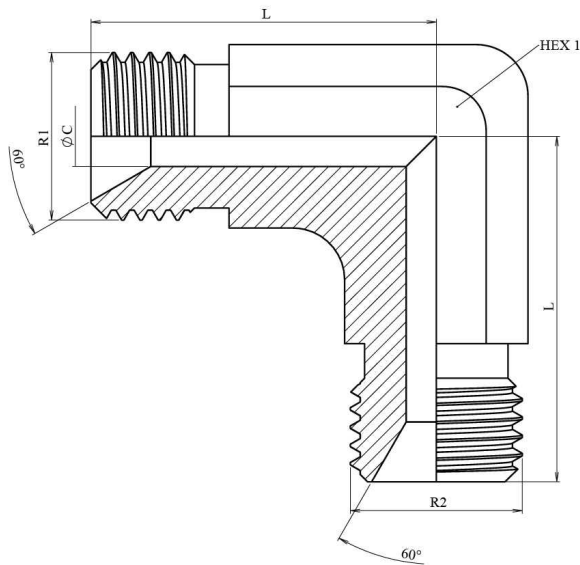

## Forging elbows

**90° Elbow BSP male (60°)-BSP male (60°) forge**

Carbon steel

1/1

Part n°	R1	R2	L	HEX 1	ØC
<b>S119002</b>	1/8" BSP	1/8" BSP	20	11	3,5
<b>S119004</b>	1/4" BSP	1/4" BSP	26	14	6
<b>S119006</b>	3/8" BSP	3/8" BSP	30	17	8
<b>S119008</b>	1/2" BSP	1/2" BSP	35	22	11
<b>S119012</b>	3/4" BSP	3/4" BSP	43	27	16
<b>S119016</b>	1" BSP	1" BSP	47	36	22
<b>S119020</b>	1"1/4 BSP	1"1/4 BSP	52	46	28,6
<b>S119024</b>	1" 1/2 BSP	1" 1/2 BSP	60	50	32
<b>S119032</b>	2" BSP	2" BSP	75	50	46