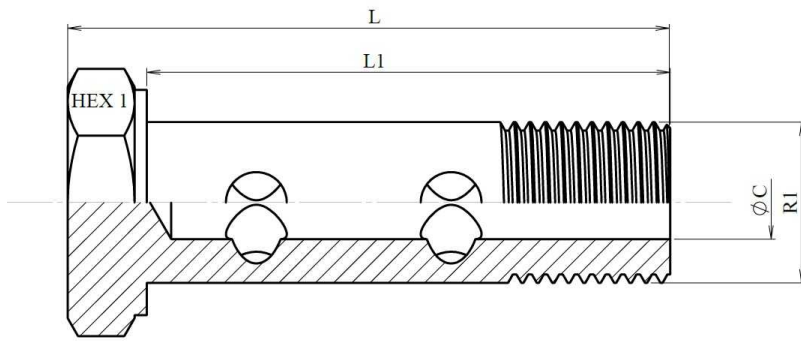

BSP Double bolt for banjo

Carbon steel

1/1

Part n°	R1	L1	HEX 1	ØC	L
A109404	1/4" BSP	43	19	6	49,5
A109406	3/8" BSP	51	22	9	58,5
A109408	1/2" BSP	64	27	13	73
A109412	3/4" BSP	80	32	16	90
A109416	1" BSP	100	41	19	114