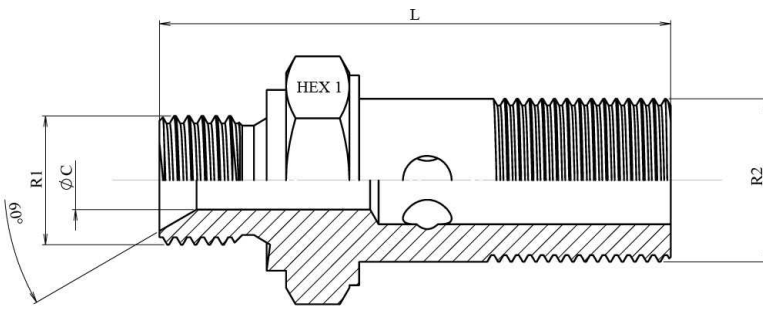

BSP Reducer bolt for banjo

Carbon steel

1/1

Part nº	R1	R2	HEX 1	ØC	L
A10930406	1/4" BSP	3/8" BSP	22	6	52,5
A10930608	3/8" BSP	1/2" BSP	27	8	61,5
A10930812	1/2" BSP	3/4" BSP	32	11	75,5
A10931216	3/4" BSP	1" BSP	41	16	92,5