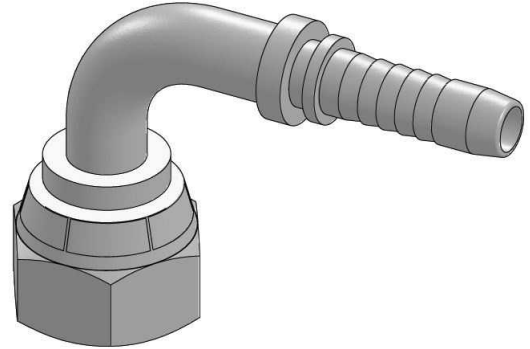

BSP Swivel female 60° cone (90° Elbow)

Mild Steel 1.0737 (or equivalent)

1/1

Part n°	DN	R1	L	L1	L2	HEX 1	ØC
241070203	3/16"	1/8" BSP	51	24	26	14	3
241070204	1/4"	1/8" BSP	51	28	25,7	14	4
241070403	3/16"	1/4" BSP	47	24	29	19	3
241070404	1/4"	1/4" BSP	56	28	30	19	4
241070604	1/4"	3/8" BSP	56	28	31	22	4
241070605	5/16"	3/8" BSP	63	28	36	22	5,5
241070606	3/8"	3/8" BSP	68	29,5	38	22	7
241070804	1/4"	1/2" BSP	56	28	33	27	4
241070806	3/8"	1/2" BSP	68	29,5	40	27	7
241070808	1/2"	1/2" BSP	73	30,5	42	27	9,5
241071008	1/2"	5/8" BSP	73	30,5	46	30	9,5
241071010	5/8"	5/8" BSP	87	34	51	30	12
241071208	1/2"	3/4" BSP	72,5	30,5	44	32	9,5
241071210	5/8"	3/4" BSP	84	34	50	32	12
241071212	3/4"	3/4" BSP	103	39	61	32	15
241071612	3/4"	1" BSP	102,9	39	64,5	41	15
241071616	1"	1" BSP	121	47	80	41	19