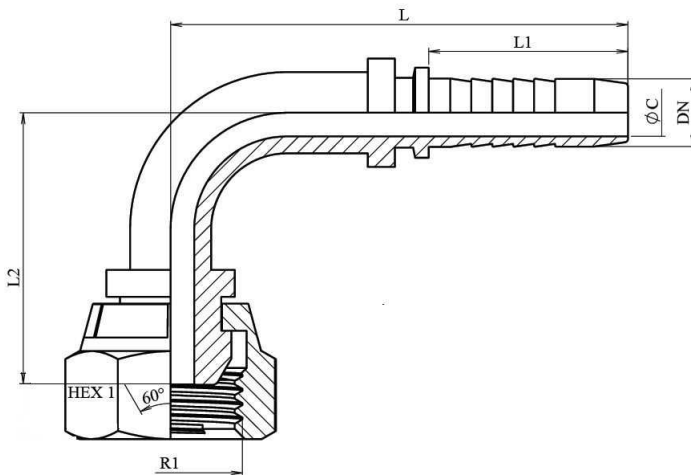

BSP Swivel female 60° cone (90° Elbow)

Mild Steel 1.0737 (or equivalent)

1/1

Part n°	DN	R1	L	L1	L2	HEX 1	ØC
241070203	3/16"	1/8" BSP	51	24	26	14	3
241070204	1/4"	1/8" BSP	51	28	25,7	14	4
241070403	3/16"	1/4" BSP	47	24	29	19	3
241070404	1/4"	1/4" BSP	56	28	30	19	4
241070604	1/4"	3/8" BSP	56	28	31	22	4
241070605	5/16"	3/8" BSP	63	28	36	22	5,5
241070606	3/8"	3/8" BSP	68	29,5	38	22	7
241070804	1/4"	1/2" BSP	56	28	33	27	4
241070806	3/8"	1/2" BSP	68	29,5	40	27	7
241070808	1/2"	1/2" BSP	73	30,5	42	27	9,5
241071008	1/2"	5/8" BSP	73	30,5	46	30	9,5
241071010	5/8"	5/8" BSP	87	34	51	30	12
241071208	1/2"	3/4" BSP	72,5	30,5	44	32	9,5
241071210	5/8"	3/4" BSP	84	34	50	32	12
241071212	3/4"	3/4" BSP	103	39	61	32	15
241071612	3/4"	1" BSP	102,9	39	64,5	41	15
241071616	1"	1" BSP	121	47	80	41	19